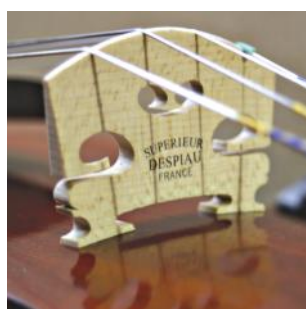

Ebony Fittings

Supplied with Despiau Bridge